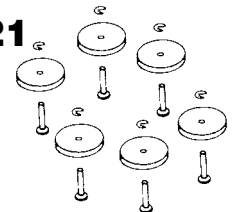

SEE PG B-53 FOR BLACK OR GRAY HOSES

PARTS KITS

KEY	ITEM #	DESCRIPTION	MFG. #
21	3265-0005	WHEEL KIT (6 WHEELS, AXLES)	AXV551P
26	3266-V442	FLAP KIT, LIGHT GRAY (2 FLAPS, FRONT & REAR)	AXV442
27	3259-0018	POD KIT	AXV417WHP
28	3259-V015	POD SCREW KIT (2 HEX SCREWS & 2 WASHERS)	AXV015P
29	3259-0014	A-FRAME KIT	AXV111P
30	REPLACE	NLA WING KIT REP W/ 3265-V552	AXV552LGP

29

A-Frame Kit

27

Pod Kit

28

Pod Screw Kit

30

Wing Kit

26

Flap Kit

21

Wheel Replacement Kit