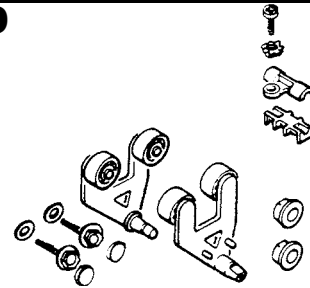

29

A-Frame Kit