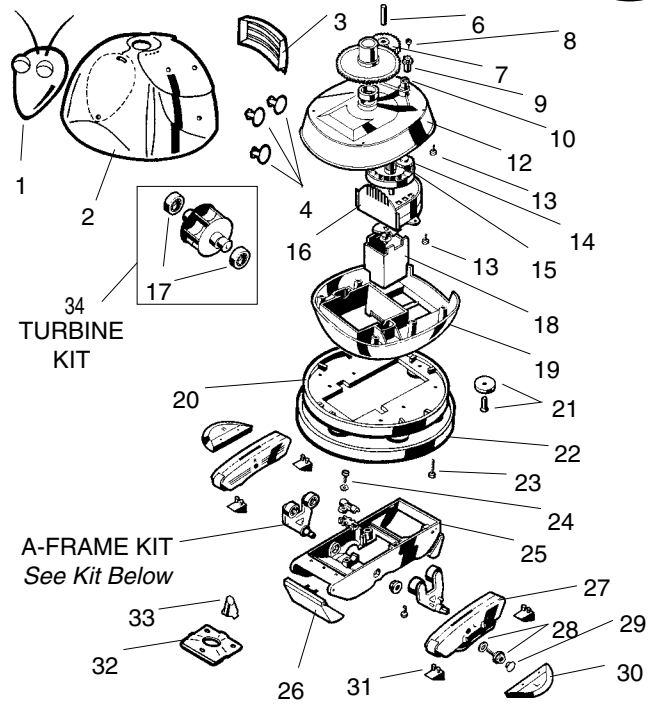

KEY	ITEM #	DESCRIPTION	MFG. #
1	3266-V464	HEAD ASSEMBLY, INCL. HEAD, EYES, & ANTENNAE	AXV464
2	3266-0027	SHELL, ORANGE	AXV457OR
2	3266-0038	SHELL, YELLOW	AXV457YL
3	3266-0039	AQUABUG SCREEN, BLACK	AXV513BK
4	3266-V443	AQUABUG SPOTS, 4 LG & 2 SM	AXV443
5	3259-V070	CONE GEAR, BLACK	AXV070
6	3259-V309	INTERMEDIATE GEAR SHAFT	AXV309
7	3259-V301	INTERMEDIATE GEAR	AXV301
8	3259-V068	SPINDLE GEAR SCREW	AXV068
9	3259-V303	SPINDLE GEAR	AXV303
10	3259-V066	SPINDLE GEAR BUSHING	AXV066A
11	3259-V306	CONE GEAR BUSHING	AXV306
12	3266-0009	UPPER MIDDLE BODY	AXV060LG
13	3259-V065	LOWER/UPPER BODY SCREWS (6-PACK)	AXV065P
14	3266-0010	MEDIUM TURBINE DRIVE GEAR	AXV064A
15	3259-0008	MEDIUM TURBINE	AXV062C
16	3259-0009	MEDIUM TURBINE CASE WITH AXLE	AXV009
17	3259-0006	TURBINE BEARINGS (2)	AXV055P
18	3265-0004	GEAR BOX	AXV518P
19	3266-0006	LOWER MIDDLE BODY	AXV050CLG
20	3259-V525	BASE PLATE ASSEMBLY	AXV525A
21	3265-0005	WHEEL KIT (6 WHEELS, AXLES) (SEE BELOW)	AXV551P
22	3266-V458	AQUABUG RING	AXV458
23	3259-0007	MIDDLE BODY SCREWS (6-PACK)	AXV057P
24	3259-V313	LOWER BODY SCREW	AXV313
25	3259-V030	LOWER BODY W/ EASY OPENING BOTTOM	AXV030ALG
26	3266-V442	FLAP KIT, LIGHT GRAY (2 FLAPS, FRONT & REAR) (SEE BELOW)	AXV442
27	3259-0018	POD KIT(SEE BELOW)	AXV417WHP
28	3259-V015	POD SCREW KIT (2 HEX SCREWS & 2 WASHERS) (SEE BELOW)	AXV015P

29	3259-V016	POD PLUGS (6-PACK)	AXV016P
30	3266-0040	WING KIT, LIGHT GRAY (SEE BELOW)	AXV552LGP
31	3266-0036	SLOTTED SANTOPRENE SHOES (4-PACK)	AXV014SP
32	3259-V340	ACCESS COVER ASSEMBLY	AXV340
33	3265-0003	NOZZLE	AXV512A
34	3259-0015	TURBINE KIT	AXV112P
*	3259C	4' HOSE SECTION	---
*	3265A	4' LEADER HOSE, WHITE	---
* NOT SHOWN			